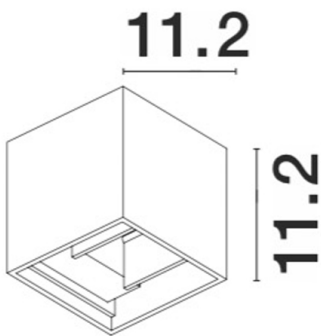

GENERAL INFORMATION

Product Code	747406
Collection	Outdoor
Product Category	Wall
Product Family	COMO
Mounting Location	Wall
Application Environment	Outdoor

DIMENSION & WEIGHT

LxWxH (cm)	L: 11,2 W: 11,2 H: 11,2
Cut out (cm)	N/A
Weight (Kgr)	0.6

MATERIAL & COLOR

Product Color	White
Body Material	Aluminium & Glass

APPLICATION & MOUNTING

Ambient Working Temp.	Max 40 oC
Type of Protection	IP54
Dimmable	No
Type of Dimming (Optional)	N/A
Mounting type	Surface
Mounting Depth (cm)	N/A
Led Module Replaceable	No
Light Source	LED

NOVA LUCE S.A

Schimatari Viotias
32009, Greece

+30 22620 58 121
+30 22620 56 743

info@novaluce.com
www.novaluce.com