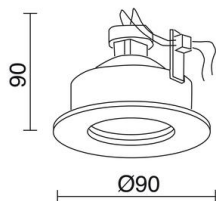

PALMA 750A-G42X1B-01

Recessed ceiling PALMA Fixed Round IP65 GU10 50W White

PALMA is an aluminum luminaire IP65 with various possibilities of light sources and multiple finishes that can be adapted to any decor, from the functional to the most sophisticated. PALMA is an ideal solution for LED lighting bathrooms and porches thanks to its protection against water particulos.

GENERAL DATA

Category	Recessed
Family	Palma
Finish	[01] White
Location	Indoor
Installation	Ceiling
Body material	Steel
Diffuser material	Transparent glass
Frame material	Aluminum
ETIM class	EC001744
EAN	8433264013806

LIGHT SOURCES AND BEAMS

Sources	GU10 QPAR-16 50W max.
Lamp included	No
Beam	Direct symmetric

TECHNICAL DATA

Dimensions	Height x Width x Length (mm): 90 x 90 x 90
IP	IP65
Protection class	Class II
Frequency	50/60 Hz
Input voltage	220-240V AC V
Auxiliary gear	Without equipment, not needed
Weight	0.2 Kg
Cut hole dimensions	Diameter (mm): 75
ECORAE category I	CAT-A