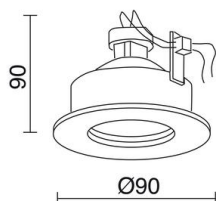

# PALMA 750A-G42X1B-30 Recessed ceiling PALMA Fixed Round IP65 GU10 50W Stainless steel

PALMA is an aluminum luminaire IP65 with various possibilities of light sources and multiple finishes that can be adapted to any decor, from the functional to the most sophisticated. PALMA is an ideal solution for LED lighting bathrooms and porches thanks to its protection against water particulos.

## GENERAL DATA

Category	Recessed
Family	Palma
Finish	[30] Stainless steel
Location	Indoor
Installation	Ceiling
Body material	Steel
Diffuser material	Transparent glass
Frame material	Inox aisi 316L
ETIM class	EC001744
EAN	8433264088095

## TECHNICAL DATA

Dimensions	Height x Width x Length (mm): 90 x 90 x 90
IP	IP65
Protection class	Class II
Frequency	50/60 Hz
Input voltage	220-240V AC V
Auxiliary gear	Without equipment, not needed
Weight	0.4 Kg
Cut hole dimensions	Diameter (mm): 75
ECORAE category I	CAT-A