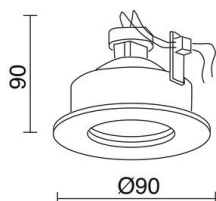

PALMA 750A-G42X1B-32

Recessed ceiling PALMA Fixed Round IP65 GU10 50W Chrome

PALMA is an aluminum luminaire IP65 with various possibilities of light sources and multiple finishes that can be adapted to any decor, from the functional to the most sophisticated. PALMA is an ideal solution for LED lighting bathrooms and porches thanks to its protection against water particulos.

GENERAL DATA

Category	Recessed
Family	Palma
Finish	[32] Chrome
Location	Indoor
Installation	Ceiling
Body material	Steel
Diffuser material	Transparent glass
Frame material	Aluminum
ETIM class	EC001744
EAN	8433264088101

LIGHT SOURCES AND BEAMS

Sources	GU10 QPAR-16 50W max.
Lamp included	No
Beam	Direct symmetric

TECHNICAL DATA

Dimensions	Height x Width x Length (mm): 90 x 90 x 90
IP	IP65
Protection class	Class II
Frequency	50/60 Hz
Input voltage	220-240V AC V
Weight	0.2 Kg
Cut hole dimensions	Diameter (mm): 75
ECORAE category I	CAT-A