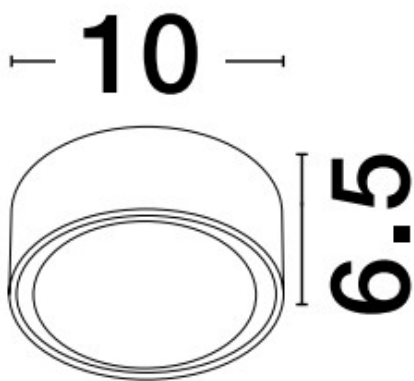

NOVA LUCE

PRODUCT DATASHEET

Version: 001

PRODUCT PHOTOGRAPH

GENERAL INFORMATION

Product Code	752461
Collection	Outdoor
Product Category	Bollard
Product Family	FOCUS
Mounting Location	Floor
Application Environment	Outdoor

DIMENSION & WEIGHT

LxWxH (cm)	D: 10 H: 6,5
Cut out (cm)	N/A
Weight (Kgr)	0.4

MATERIAL & COLOR

Product Color	Black
Body Material	Aluminium&-Glass

TECHNICAL DRAWING

APPLICATION & MOUNTING

Ambient Working Temp.	Max 40 oC
Type of Protection	IP54
Dimmable	No
Type of Dimming (Optional)	N/A
Mounting type	Surface
Mounting Depth (cm)	N/A
Led Module Replaceable	Yes
Light Source	GX53

Power (Nominal)	7W
Input voltage (Nominal)	220-240Vac
Mains Frequency	50/60Hz

PHOTOMETRICAL DATA

Luminous Flux	423 lm
Color Temperature	3000K
Light Color (Designation)	Warm White

WARRANTY

Warranty	3 Years
----------	----------------