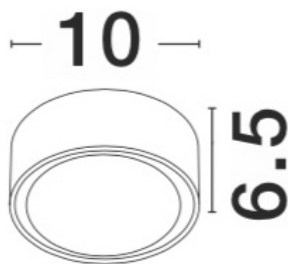

DIMENSION & WEIGHT

LxWxH (cm)	D: 10 H: 6,5
Cut out (cm)	N/A
Weight (Kgr)	0.4

MATERIAL & COLOR

Product Color	White
Body Material	Aluminium&-Glass

TECHNICAL DRAWING

APPLICATION & MOUNTING

Ambient Working Temp.	Max 40 oC
Type of Protection	IP54
Dimmable	No
Type of Dimming (Optional)	N/A
Mounting type	Surface
Mounting Depth (cm)	N/A
Led Module Replaceable	Yes
Light Source	GX53

Power (Nominal)	7W
Input voltage (Nominal)	220-240Vac
Mains Frequency	50/60Hz

PHOTOMETRICAL DATA

Luminous Flux	423 lm
Color Temperature	3000K
Light Color (Designation)	Warm White

WARRANTY

Warranty	3 Years
----------	----------------