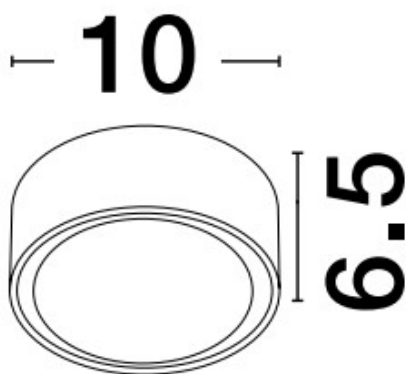

NOVA LUCE

PRODUCT DATASHEET

Version: 001

PRODUCT PHOTOGRAPH

TECHNICAL DRAWING

GENERAL INFORMATION

Product Code	752463
Collection	Outdoor
Product Category	Ceiling
Product Family	FOCUS
Mounting Location	Ceiling
Application Environment	Outdoor

DIMENSION & WEIGHT

LxWxH (cm)	D: 10 H: 6,5
Cut out (cm)	N/A
Weight (Kgr)	0.4

MATERIAL & COLOR

Product Color	Dark Grey
Body Material	Aluminium&-Glass

APPLICATION & MOUNTING

Ambient Working Temp.	Max 40 oC
Type of Protection	IP54
Dimmable	No
Type of Dimming (Optional)	N/A
Mounting type	Surface
Mounting Depth (cm)	N/A
Led Module Replaceable	Yes
Light Source	GX53

Power (Nominal)	7W
Input voltage (Nominal)	220-240Vac
Mains Frequency	50/60Hz

PHOTOMETRICAL DATA

Luminous Flux	423 lm
Color Temperature	3000K
Light Color (Designation)	Warm White

WARRANTY

Warranty	3 Years
----------	----------------