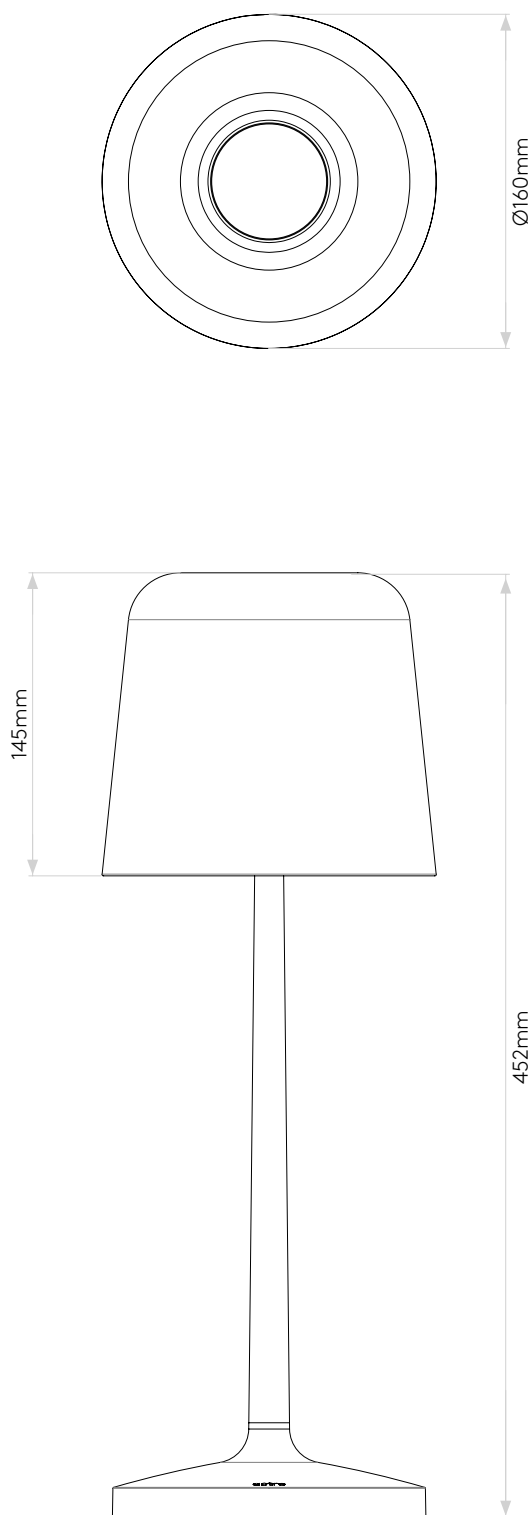

Please note that some dimensions may vary slightly due to manufacturing tolerances, this includes cable entry and fixing holes

Veuillez noter que certaines dimensions peuvent varier légèrement en raison des tolérances de fabrication, y compris l'entrée de câble et les trous de fixation.

Bitte beachten Sie, dass die Maße Fertigungstoleranzen unterliegen und daher in geringem Umfang von der angegebenen Größe abweichen können. Dies gilt auch für Kabeingänge und Befestigungslöcher.

Si prega notare che possono esserci piccole variazioni in alcune dimensioni dovute alle tolleranze di produzione, queste includono l'ingresso del cavo e i fori di fissaggio.