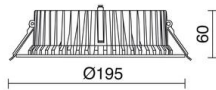

GENERAL DATA

Category	Recessed
Family	Pandora
Finish	[01] White
Location	Indoor
Installation	Ceiling
Body material	Aluminum
Diffuser material	Prismatic glass
Frame material	Aluminum
Reflector material	Faceted aluminum
ETIM class	EC001744
EAN	8433264054076

LIGHT SOURCES AND BEAMS

Sources	LED COB 21W max. 1850lm 4000K CRI85
Energy efficiency	A+
Beam	86° - Direct symmetric

TECHNICAL DATA

Dimensions	Height x Width x Length (mm): 195 x 195 x 60
IP	IP44
Protection class	Class II
Frequency	50/60 Hz
Dimmable	No
Input voltage	220-240V AC V
Output current	500 mA
Power factor	0.95
Lifetime	50,000 h
LED lifetime L	80
LED lifetime B	20
Weight	1.3 Kg
Cut hole dimensions	Diameter (mm): 176
ECORAAE category I	LED-B