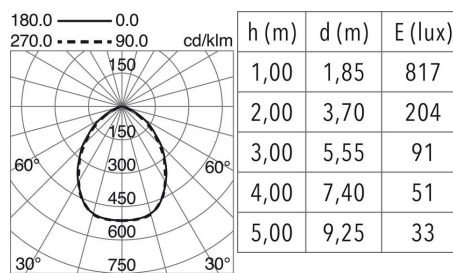

PHOTOMETRIC DATA