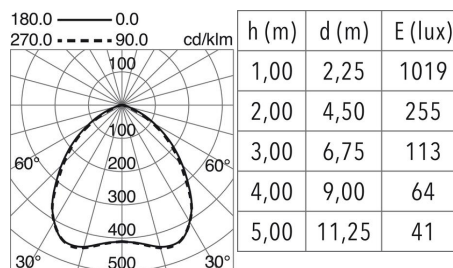

PHOTOMETRIC DATA

NOTES

Finishes upon request: Black, Grey