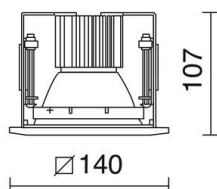

GENERAL DATA

Category	Recessed
Family	Pandora
Finish	[01] White
Location	Indoor
Installation	Ceiling
Body material	Aluminum
Diffuser material	Clear transparent glass
Frame material	Aluminum
Reflector material	Faceted aluminum
ETIM class	EC001744
EAN	8433264015923

LIGHT SOURCES AND BEAMS

Sources	LED COB 15W max. 1000lm 3000K CRI80
Energy efficiency	A+, A
Beam	60° - Direct symmetric

TECHNICAL DATA

Dimensions	Height x Width x Length (mm): 140 x 140 x 107
IP	IP44
Protection class	Class II
Frequency	50/60 Hz
Input voltage	220-240V AC V
Power factor	0.9
Lifetime	50.000 h
LED lifetime L	80
LED lifetime B	20
Weight	0.534 Kg
Cut hole dimensions	Length x Width (mm): 128 x 128
ECORAE category I	LED-A