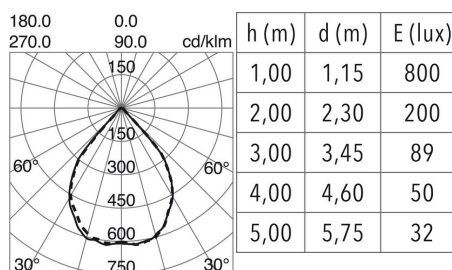

PHOTOMETRIC DATA

NOTES

Finishes upon request: Black, Grey