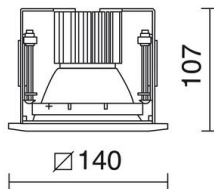

GENERAL DATA

Category	Recessed
Family	Pandora
Finish	[01] White
Location	Indoor
Installation	Ceiling
Body material	Aluminum
Diffuser material	Clear transparent glass
Frame material	Aluminum
Reflector material	Metallic polycarbonate
ETIM class	EC001744
EAN	8433264015909

LIGHT SOURCES AND BEAMS

Sources	LED COB 15W max. 1000lm 4000K CRI80
Energy efficiency	A+, A
Beam	60° - Direct symmetric

TECHNICAL DATA

Dimensions	Height x Width x Length (mm): 140 x 140 x 107
IP	IP44
Protection class	Class II
Frequency	50/60 Hz
Input voltage	220-240V AC V
Power factor	0.9
Lifetime	50.000 h
LED lifetime L	80
LED lifetime B	20
Weight	0.534 Kg
Cut hole dimensions	Length x Width (mm): 128 x 128
ECORAE category I	LED-A