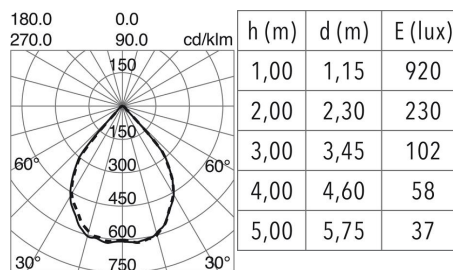

PHOTOMETRIC DATA

NOTES

Finishes upon request: Black, Grey