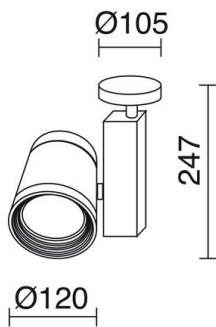

FLORIDA 773M-L3125B-01 Surface Mounted Spotlight FLORIDA LED COB 25W 1930lm CRI80 3000K 30° 90° White

FLORIDA range comprises projectors channel made with a simple design that allows applications accentuation views of light surface. FLORIDA lights have the different light sources and have been developed from a multitude of finishes that give this remarkable versatility LED projector.

GENERAL DATA

Category	Spotlights
Family	Florida
Finish	[01] White
Location	Indoor
Installation	Ceiling
Body material	Steel, Aluminum
Reflector material	Faceted metallic polycarbonate
ETIM class	EC001744
EAN	8433264024741

LIGHT SOURCES AND BEAMS

Sources	LED COB 25W max. 1930lm 3000K CRI80
Energy efficiency	A+
Beam	30° - Direct symmetric

TECHNICAL DATA

Dimensions	Height x Width x Length (mm): 120 x 220 x 247
IP	IP20
Protection class	Class I
Frequency	50/60 Hz
Input voltage	220-240V AC V
Lifetime	50,000 h
LED lifetime L	80
LED lifetime B	20
Weight	1.55 Kg
Tilt angle	90.0 °
Rotation angle	356.0 °
ECORAE category I	LED-B

PHOTOMETRIC DATA

FLORIDA

773M-L3125B-01 Surface Mounted Spotlight FLORIDA LED COB 25W 1930lm CRI80
3000K 30° 90° White

PRODUCTS OF THE SAME FAMILY

Florida LED R Florida Retrofit Florida Retrofit W
R