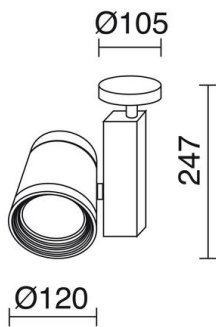

FLORIDA 773M-L3125B-02 Surface Mounted Spotlight FLORIDA LED COB 25W 1930lm CRI80 3000K 30° 90° Black

FLORIDA range comprises projectors channel made with a simple design that allows applications accentuation views of light surface. FLORIDA lights have the different light sources and have been developed from a multitude of finishes that give this remarkable versatility LED projector.

GENERAL DATA

Category	Spotlights
Family	Florida
Finish	[02] Black
Location	Indoor
Installation	Ceiling
Body material	Steel, Aluminum
Reflector material	Faceted metallic polycarbonate
ETIM class	EC001744
EAN	8433264024758

LIGHT SOURCES AND BEAMS

Sources	LED COB 25W max. 1930lm 3000K CRI80
Energy efficiency	A+
Beam	30° - Direct symmetric

TECHNICAL DATA

Dimensions	Height x Width x Length (mm): 120 x 220 x 247
IP	IP20
Protection class	Class I
Frequency	50/60 Hz
Input voltage	220-240V AC V
Lifetime	50,000 h
LED lifetime L	80
LED lifetime B	20
Weight	1.55 Kg
Tilt angle	90.0 °
Rotation angle	356.0 °
ECORAE category I	LED-B

PHOTOMETRIC DATA

FLORIDA

773M-L3125B-02 Surface Mounted Spotlight FLORIDA LED COB 25W 1930lm CRI80
3000K 30° 90° Black

PRODUCTS OF THE SAME FAMILY

Florida LED R Florida Retrofit Florida Retrofit W
R