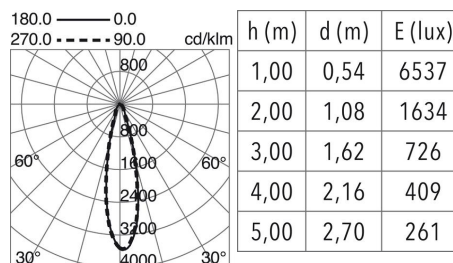

PHOTOMETRIC DATA