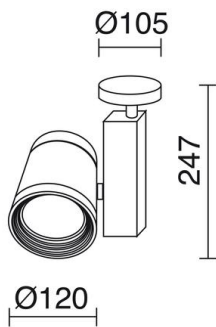

FLORIDA 773M-L3125B-03 Surface Mounted Spotlight FLORIDA LED COB 25W 1930lm CRI80 3000K 30° 90° Grey

FLORIDA range comprises projectors channel made with a simple design that allows applications accentuation views of light surface. FLORIDA lights have the different light sources and have been developed from a multitude of finishes that give this remarkable versatility LED projector.

GENERAL DATA

Category	Spotlights
Family	Florida
Finish	[03] Grey
Location	Indoor
Installation	Ceiling
Body material	Steel, Aluminum
Reflector material	Faceted metallic polycarbonate
ETIM class	EC001744
EAN	8433264024765

LIGHT SOURCES AND BEAMS

Sources	LED COB 25W max. 1930lm 3000K CRI80
Energy efficiency	A+
Beam	30° - Direct symmetric

TECHNICAL DATA

Dimensions	Height x Width x Length (mm): 120 x 220 x 247
IP	IP20
Protection class	Class I
Frequency	50/60 Hz
Input voltage	220-240V AC V
Lifetime	50,000 h
LED lifetime L	80
LED lifetime B	20
Weight	1.55 Kg
Tilt angle	90.0 °
Rotation angle	356.0 °
ECORAE category I	LED-B

PHOTOMETRIC DATA

FLORIDA

773M-L3125B-03 Surface Mounted Spotlight FLORIDA LED COB 25W 1930lm CRI80
3000K 30° 90° Grey

PRODUCTS OF THE SAME FAMILY

Florida LED R Florida Retrofit Florida Retrofit W
R