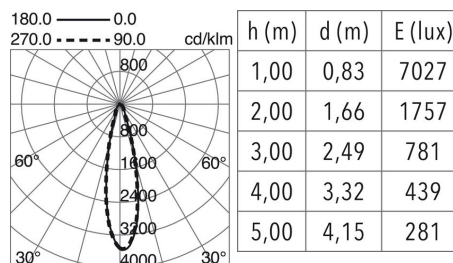

PHOTOMETRIC DATA