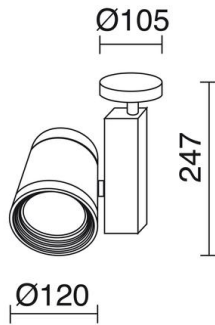

FLORIDA 773M-L3325B-01 Surface Mounted Spotlight FLORIDA LED COB 25W 2285lm CRI80 4000K 30° 90° White

FLORIDA range comprises projectors channel made with a simple design that allows applications accentuation views of light surface. FLORIDA lights have the different light sources and have been developed from a multitude of finishes that give this remarkable versatility LED projector.

GENERAL DATA

Category	Spotlights
Family	Florida
Finish	[01] White
Location	Indoor
Installation	Ceiling
Body material	Steel, Aluminum
Reflector material	Faceted metallic polycarbonate
ETIM class	EC001744
EAN	8433264064006

LIGHT SOURCES AND BEAMS

Sources	LED COB 25W max. 2285lm 4000K CRI80
Energy efficiency	A+
Beam	30° - Direct symmetric

TECHNICAL DATA

Dimensions	Height x Width x Length (mm): 120 x 220 x 247
IP	IP20
Protection class	Class I
Frequency	50/60 Hz
Input voltage	220-240V AC V
Lifetime	50,000 h
LED lifetime L	80
LED lifetime B	20
Weight	1.55 Kg
Tilt angle	90.0 °
Rotation angle	356.0 °
ECORAE category I	LED-B

PHOTOMETRIC DATA

FLORIDA

773M-L3325B-01 Surface Mounted Spotlight FLORIDA LED COB 25W 2285lm CRI80
4000K 30° 90° White

PRODUCTS OF THE SAME FAMILY

Florida LED R Florida Retrofit Florida Retrofit W
R