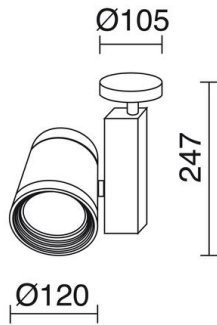

FLORIDA 773M-L3325B-02 Surface Mounted Spotlight FLORIDA LED COB 25W 2285lm CRI80 4000K 30° 90° Black

FLORIDA range comprises projectors channel made with a simple design that allows applications accentuation views of light surface. FLORIDA lights have the different light sources and have been developed from a multitude of finishes that give this remarkable versatility LED projector.

GENERAL DATA

Category	Spotlights
Family	Florida
Finish	[02] Black
Location	Indoor
Installation	Ceiling
Body material	Steel, Aluminum
Reflector material	Faceted metallic polycarbonate
ETIM class	EC001744
EAN	8433264024727

LIGHT SOURCES AND BEAMS

Sources	LED COB 25W max. 2285lm 4000K CRI80
Energy efficiency	A+
Beam	30° - Direct symmetric

TECHNICAL DATA

Dimensions	Height x Width x Length (mm): 120 x 220 x 247
IP	IP20
Protection class	Class I
Frequency	50/60 Hz
Input voltage	220-240V AC V
Lifetime	50,000 h
LED lifetime L	80
LED lifetime B	20
Weight	1.55 Kg
Tilt angle	90.0 °
Rotation angle	356.0 °
ECORAE category I	LED-B

PHOTOMETRIC DATA

FLORIDA

773M-L3325B-02 Surface Mounted Spotlight FLORIDA LED COB 25W 2285lm CRI80
4000K 30° 90° Black

PRODUCTS OF THE SAME FAMILY

Florida LED R Florida Retrofit Florida Retrofit W
R