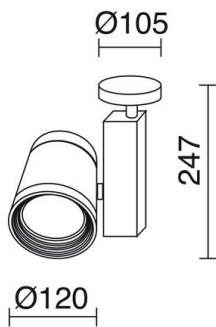

FLORIDA 773M-L3325B-03 Surface Mounted Spotlight FLORIDA LED COB 25W 2285lm CRI80 4000K 30° 90° Grey

FLORIDA range comprises projectors channel made with a simple design that allows applications accentuation views of light surface. FLORIDA lights have the different light sources and have been developed from a multitude of finishes that give this remarkable versatility LED projector.

GENERAL DATA

Category	Spotlights
Family	Florida
Finish	[03] Grey
Location	Indoor
Installation	Ceiling
Body material	Steel, Aluminum
Reflector material	Faceted metallic polycarbonate
ETIM class	EC001744
EAN	8433264024734

LIGHT SOURCES AND BEAMS

Sources	LED COB 25W max. 2285lm 4000K CRI80
Energy efficiency	A+
Beam	30° - Direct symmetric

TECHNICAL DATA

Dimensions	Height x Width x Length (mm): 120 x 220 x 247
IP	IP20
Protection class	Class I
Frequency	50/60 Hz
Input voltage	220-240V AC V
Lifetime	50,000 h
LED lifetime L	80
LED lifetime B	20
Weight	1.55 Kg
Tilt angle	90.0 °
Rotation angle	356.0 °
ECORAE category I	LED-B

PHOTOMETRIC DATA

FLORIDA

773M-L3325B-03 Surface Mounted Spotlight FLORIDA LED COB 25W 2285lm CRI80
4000K 30° 90° Grey

PRODUCTS OF THE SAME FAMILY

Florida LED R Florida Retrofit Florida Retrofit W
R