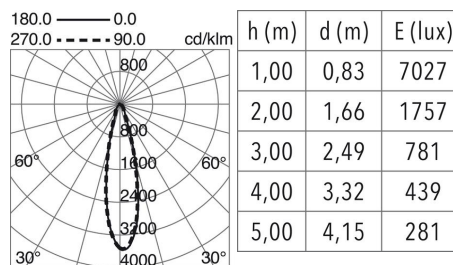

PHOTOMETRIC DATA