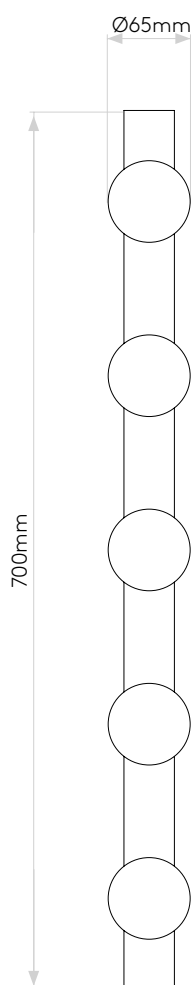

Please note that some dimensions may vary slightly due to manufacturing tolerances, this includes cable entry and fixing holes

Veuillez noter que certaines dimensions peuvent varier légèrement en raison des tolérances de fabrication, y compris l'entrée de câble et les trous de fixation.

Bitte beachten Sie, dass die Maße Fertigungstoleranzen unterliegen und daher in geringem Umfang von der angegebenen Größe abweichen können. Dies gilt auch für Kabeleingänge und Befestigungslöcher.

Si prega notare che possono esserci piccole variazioni in alcune dimensioni dovute alle tolleranze di produzione, queste includono l'ingresso del cavo e i fori di fissaggio.