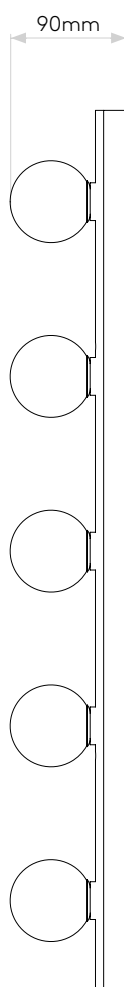

Please note that some dimensions may vary slightly due to manufacturing tolerances, this includes cable entry and fixing holes

Veuillez noter que certaines dimensions peuvent varier légèrement en raison des tolérances de fabrication, y compris l'entrée de câble et les trous de fixation.

Bitte beachten Sie, dass die Maße Fertigungstoleranzen unterliegen und daher in geringem Umfang von der angegebenen Größe abweichen können. Dies gilt auch für Kabeleingänge und Befestigungslöcher.

Si prega notare che possono esserci piccole variazioni in alcune dimensioni dovute alle tolleranze di produzione, queste includono l'ingresso del cavo e i fori di fissaggio.