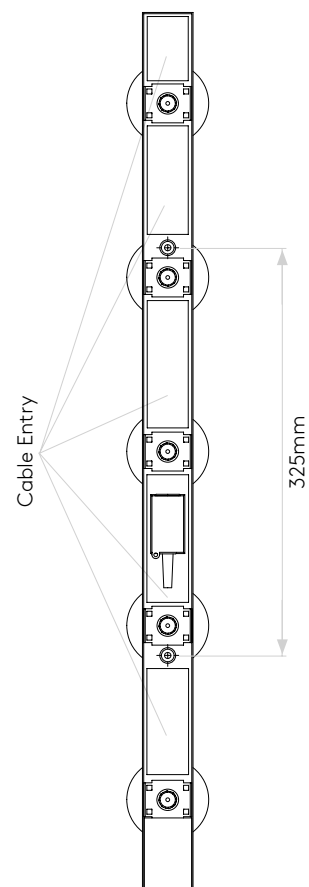

Please note that some dimensions may vary slightly due to manufacturing tolerances, this includes cable entry and fixing holes

Veuillez noter que certaines dimensions peuvent varier légèrement en raison des tolérances de fabrication, y compris l'entrée de câble et les trous de fixation.

Bitte beachten Sie, dass die Maße Fertigungstoleranzen unterliegen und daher in geringem Umfang von der angegebenen Größe abweichen können. Dies gilt auch für Kabeleingänge und Befestigungslöcher.

Si prega notare che possono esserci piccole variazioni in alcune dimensioni dovute alle tolleranze di produzione, queste includono l'ingresso del cavo e i fori di fissaggio.