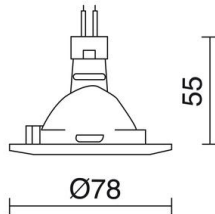

NIX 780A-G42X1B-01

Recessed ceiling NIX GU10 50W White

NIX is a family of recessed LED discreet interior spaces that has been made from many applications and in two versions, one fixed and one steerable. NIX has been developed from two designs, one square and circular aluminum construction make it a functional and efficient luminaire for LED Indoor lighting.

GENERAL DATA

Category	Recessed
Family	Nix
Finish	[01] White
Location	Indoor
Installation	Ceilling
Body material	Aluminum
Frame material	Aluminum
ETIM class	EC001744
EAN	8435256513035

LIGHT SOURCES AND BEAMS

Sources	GU10 QPAR-16 50W max.
Lamp included	No
Beam	Direct symmetric

TECHNICAL DATA

Dimensions	Height x Width x Length (mm): 78 x 78 x 55
IP	IP20
Protection class	Class II
Frequency	50/60 Hz
Input voltage	110-240V AC V
Auxiliary gear	Without equipment, not needed
Weight	0.055 Kg
Cut hole dimensions	Diameter (mm): 65
ECORAE category I	CAT-A