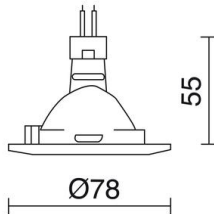

GENERAL DATA

Category	Recessed
Family	Nix
Finish	[48] Niquel matt
Location	Indoor
Installation	Ceilling
Body material	Aluminum
Frame material	Aluminum
ETIM class	EC001744
EAN	8433264089047

LIGHT SOURCES AND BEAMS

Sources	GU10 QPAR-16 50W max.
Lamp included	No
Beam	Direct symmetric

TECHNICAL DATA

Dimensions	Height x Width x Length (mm): 78 x 78 x 55
IP	IP20
Protection class	Class II
Frequency	50/60 Hz
Input voltage	110-240V AC V
Weight	0.055 Kg
Cut hole dimensions	Diameter (mm): 65
ECORAE category I	CAT-A