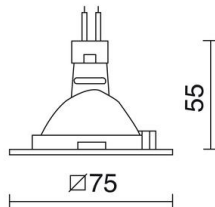

NIX 780B-G42X1B-01

Recessed ceiling NIX GU10 50W White

NIX is a family of recessed LED discreet interior spaces that has been made from many applications and in two versions, one fixed and one steerable. NIX has been developed from two designs, one square and circular aluminum construction make it a functional and efficient luminaire for LED Indoor lighting.

GENERAL DATA

Category	Recessed
Family	Nix
Finish	[01] White
Location	Indoor
Installation	Ceilling
Body material	Aluminum
Frame material	Aluminum
ETIM class	EC001744
EAN	8435258602669

LIGHT SOURCES AND BEAMS

Sources	GU10 QPAR-16 50W max.
Lamp included	No
Beam	Direct symmetric

TECHNICAL DATA

Dimensions	Height x Width x Length (mm): 75 x 75 x 55
IP	IP20
Protection class	Class II
Frequency	50/60 Hz
Input voltage	110-240V AC V
Weight	0.06 Kg
Cut hole dimensions	Diameter (mm): 65
ECORAE category I	CAT-A