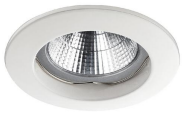

NIX 780B-G42X1B-01

Recessed ceiling NIX GU10 50W White

PRODUCTS OF THE SAME FAMILY

Nix Round