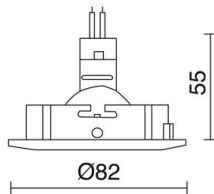

GENERAL DATA

Category	Recessed
Family	Nix
Finish	[01] White
Location	Indoor
Installation	Ceiling
Body material	Aluminum
Frame material	Aluminum
ETIM class	EC001744
EAN	8435258607039

LIGHT SOURCES AND BEAMS

Sources	GU10 QPAR-16 50W max.
Lamp included	No
Beam	Direct symmetric

TECHNICAL DATA

Dimensions	Height x Width x Length (mm): 82 x 82 x 55
IP	IP20
Protection class	Class II
Frequency	50/60 Hz
Input voltage	110-240V AC V
Weight	0.075 Kg
Tilt angle	30.0 °
Cut hole dimensions	Diameter (mm): 75
ECORAE category I	CAT-A