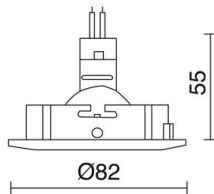

GENERAL DATA

Category	Recessed
Family	Nix
Finish	[45] Chrome matt
Location	Indoor
Installation	Ceilling
Body material	Aluminum
Frame material	Aluminum
ETIM class	EC001744
EAN	8435258614273

LIGHT SOURCES AND BEAMS

Sources	GU10 QPAR-16 50W max.
Lamp included	No
Beam	Direct symmetric

TECHNICAL DATA

Dimensions	Height x Width x Length (mm): 82 x 82 x 55
IP	IP20
Protection class	Class II
Frequency	50/60 Hz
Input voltage	110-240V AC V
Weight	0.075 Kg
Tilt angle	30.0 °
Cut hole dimensions	Diameter (mm): 75
ECORAE category I	CAT-A