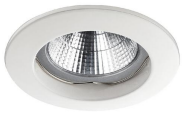

NIX 780E-G42X1B-45

Recessed ceiling NIX GU10 50W 30° Chrome matt

NIX is a family of recessed LED discreet interior spaces that has been made from many applications and in two versions, one fixed and one steerable. NIX has been developed from two designs, one square and circular aluminum construction make it a functional and efficient luminaire for LED Indoor lighting.

GENERAL DATA

Category	Recessed
Family	Nix
Finish	[45] Chrome matt
Location	Indoor
Installation	Ceilling
Body material	Aluminum
Frame material	Aluminum
ETIM class	EC001744
EAN	8435258614273

LIGHT SOURCES AND BEAMS

NIX 780E-G42X1B-45

Recessed ceiling NIX GU10 50W 30° Chrome matt

729A-L3308B-00
 Recessed ceiling ACCESORIOS
 LED COB 8W 803lm CRI85 4000K
 40°

Input voltage	220-240V AC
Frequency	50/60
Wattage (W)	8.0
IP	IP20
Protection class	Class II

NIX 780E-G42X1B-45

Recessed ceiling NIX GU10 50W 30° Chrome matt

PRODUCTS OF THE SAME FAMILY

Nix Round

Nix Round 2

Nix Round LED

Nix Round Tilt 2

Nix Round Tilt LED