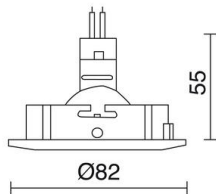

NIX 780E-G42X1B-48

Recessed ceiling NIX GU10 50W 30° Niquel matt

NIX is a family of recessed LED discreet interior spaces that has been made from many applications and in two versions, one fixed and one steerable. NIX has been developed from two designs, one square and circular aluminum construction make it a functional and efficient luminaire for LED Indoor lighting.

GENERAL DATA

Category	Recessed
Family	Nix
Finish	[48] Niquel matt
Location	Indoor
Installation	Ceilling
Body material	Aluminum
Frame material	Aluminum
ETIM class	EC001744
EAN	8435258614259

LIGHT SOURCES AND BEAMS

Sources	GU10 QPAR-16 50W max.
Lamp included	No
Beam	Direct symmetric

TECHNICAL DATA

Dimensions	Height x Width x Length (mm): 82 x 82 x 55
IP	IP20
Protection class	Class II
Frequency	50/60 Hz
Input voltage	110-240V AC V
Weight	0.075 Kg
Tilt angle	30.0 °
Cut hole dimensions	Diameter (mm): 75
ECORAE category I	CAT-A