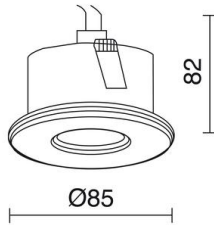

GENERAL DATA

Category	Recessed
Family	Carpo
Finish	[01] White
Location	Indoor
Installation	Ceiling
Body material	Steel
Diffuser material	Frosted glass
Frame material	Zamak
ETIM class	EC001744
EAN	8435258614440

LIGHT SOURCES AND BEAMS

Sources	GU10 QPAR-16 50W max.
Lamp included	No
Beam	Direct symmetric

TECHNICAL DATA

Dimensions	Height x Width x Length (mm): 85 x 85 x 82
IP	IP65
Protection class	Class II
Frequency	50/60 Hz
Input voltage	230V AC V
Operating temperature range	-20 - 40 °C
Weight	0.15 Kg
Cut hole dimensions	Diameter (mm): 74
ECORAE category I	CAT-A