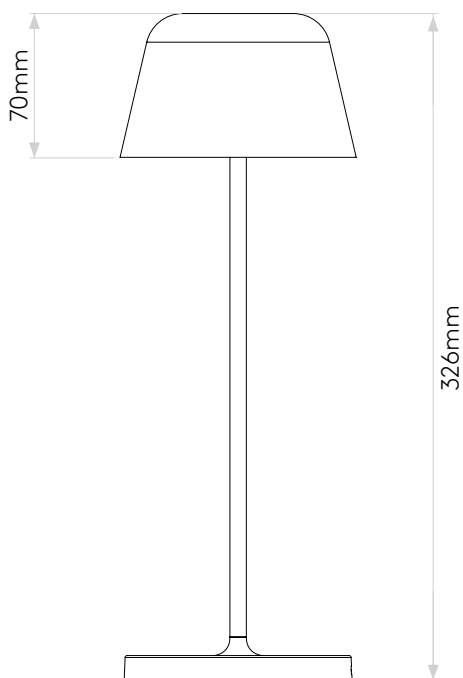

Please note that some dimensions may vary slightly due to manufacturing tolerances, this includes cable entry and fixing holes

Veuillez noter que certaines dimensions peuvent varier légèrement en raison des tolérances de fabrication, y compris l'entrée de câble et les trous de fixation.

Bitte beachten Sie, dass die Maße Fertigungstoleranzen unterliegen und daher in geringem Umfang von der angegebenen Größe abweichen können. Dies gilt auch für Kabeingänge und Befestigungslöcher.

Si prega notare che possono esserci piccole variazioni in alcune dimensioni dovute alle tolleranze di produzione, queste includono l'ingresso del cavo e i fori di fissaggio.