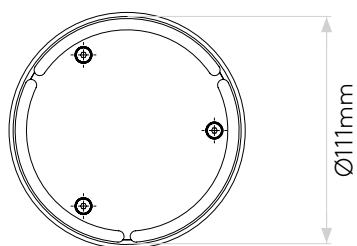

Please note that some dimensions may vary slightly due to manufacturing tolerances, this includes cable entry and fixing holes

Veuillez noter que certaines dimensions peuvent varier légèrement en raison des tolérances de fabrication, y compris l'entrée de câble et les trous de fixation.

Bitte beachten Sie, dass die Maße Fertigungstoleranzen unterliegen und daher in geringem Umfang von der angegebenen Größe abweichen können. Dies gilt auch für Kabeingänge und Befestigungslöcher.

Si prega notare che possono esserci piccole variazioni in alcune dimensioni dovute alle tolleranze di produzione, queste includono l'ingresso del cavo e i fori di fissaggio.