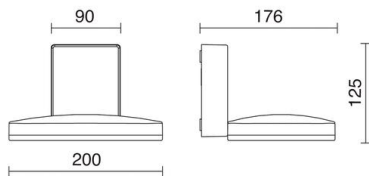

IZARO 789A-L0108A-01 Wall Bracket IZARO IP54 LED SMD 8W 712lm CRI80 3000K 113° White

Apply Izaro is made of aluminum in white with IP54 and a color temperature of 3000K. Thanks to its modern design, it is suitable for illuminating outdoor walkways.

GENERAL DATA

Category	Surface
Family	Izaro
Finish	[01] White
Location	Outdoor
Installation	Wall
Body material	Aluminum
Diffuser material	Opal polycarbonate
ETIM class	EC0028g2
EAN	8435258622056

LIGHT SOURCES AND BEAMS

Sources	LED SMD 8W max. 712lm 3000K CRI80
Energy efficiency	A++, A+, A
Beam	113° - Direct symmetric, Indirect symmetric

TECHNICAL DATA

Dimensions	Height x Width x Length (mm): 125 x 200 x 176
IP	IP54
Protection class	Class I
Frequency	50/60 Hz
Input voltage	110-240V AC V
Auxiliary gear	Without equipment, not needed
Lifetime	40,000 h
LED lifetime L	80
LED lifetime B	50
Weight	0.9 Kg
Cable outlets	1
ECORAE category I	LED-B
ECORAE I	0.5
Flammable surfaces	Yes