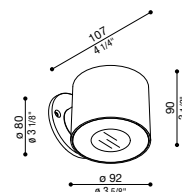

Clic Wall

| | | | | | | |
|---|-----------------|-----------|----------------|---------------|--------------------|-----------|
| IP65 IK 06 1J xx3 CE UK ER | LED | | | ⊕ ⊖ AC DIRECT | COL. CODE * | |
| | W | LM | REAL LM | | | LL14802B□ |
| | 5 | 600 | 362 | | | LL14802W□ |
| | | | | | | LL14802L□ |
| | | | | | | LL14802D□ |
| | | | | | | LL14802V□ |
| | | | | | | LL14802T□ |
| | LAMP | | | | | |
| | ATT. MAX | | CFL | | | |
| | GU10 1x7 | | | | | LU14802B |
| | | | | LU14802W | | |
| | | | | LU14802L | | |

* Complete the CODE LED COLOUR N | 4000K 3 | 3000K 2 | 2700K
 Versione GU10: lampadina non inclusa. | GU10 version: light bulb not included. | Version GU10: ampoule non incluse.

Clic Up Wall

| | | | | | | |
|---|-----------------|-----------|----------------|---------------|--------------------|-----------|
| IP65 IK 06 1J xx3 CE UK ER | LED | | | ⊕ ⊖ AC DIRECT | COL. CODE * | |
| | W | LM | REAL LM | | | LL14812B□ |
| | 5 | 600 | 330 | | | LL14812W□ |
| | | | | | | LL14812L□ |
| | | | | | | LL14812D□ |
| | | | | | | LL14812V□ |
| | | | | | | LL14812T□ |
| | LAMP | | | | | |
| | ATT. MAX | | CFL | | | |
| | GU10 1x7 | | | | | LU14812B |
| | | | | LU14812W | | |
| | | | | LU14812L | | |

* Complete the CODE LED COLOUR N | 4000K 3 | 3000K 2 | 2700K
 Versione GU10: lampadina non inclusa. | GU10 version: light bulb not included. | Version GU10: ampoule non incluse.

Clic Top

| | | | | | | |
|---|-----------------|-----------|----------------|---------------|--------------------|-----------|
| IP65 IK 06 1J xx3 CE UK ER | LED | | | ⊕ ⊖ AC DIRECT | COL. CODE * | |
| | W | LM | REAL LM | | | LL14801B□ |
| | 5 | 600 | 362 | | | LL14801W□ |
| | | | | | | LL14801L□ |
| | | | | | | LL14801D□ |
| | | | | | | LL14801V□ |
| | | | | | | LL14801T□ |
| | LAMP | | | | | |
| | ATT. MAX | | CFL | | | |
| | GU10 1x7 | | | | | LU14801B |
| | | | | LU14801W | | |
| | | | | LU14801L | | |