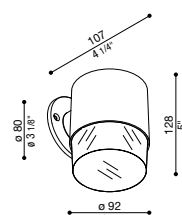

Clic Wall

| | | | | | | |
|---|-----------------|-----------|----------------|---------------|--------------------|-----------|
| IP65 IK 06 1J xx3 CE UK ER | LED | | | ⊕ ⊖ AC DIRECT | COL. CODE * | |
| | W | LM | REAL LM | | | LL14802B□ |
| | 5 | 600 | 362 | | | LL14802W□ |
| | | | | | | LL14802L□ |
| | | | | | | LL14802D□ |
| | | | | | | LL14802V□ |
| | | | | | | LL14802T□ |
| | LAMP | | | | | |
| | ATT. MAX | | CFL | | | |
| | GU10 1x7 | | | | | LU14802B |
| | | | | LU14802W | | |
| | | | | LU14802L | | |

* Complete the CODE LED COLOUR N | 4000K 3 | 3000K 2 | 2700K
 Versione GU10: lampadina non inclusa. | GU10 version: light bulb not included. | Version GU10: ampoule non incluse.

Clic Up Wall

| | | | | | | |
|---|-----------------|-----------|----------------|---------------|--------------------|-----------|
| IP65 IK 06 1J xx3 CE UK ER | LED | | | ⊕ ⊖ AC DIRECT | COL. CODE * | |
| | W | LM | REAL LM | | | LL14812B□ |
| | 5 | 600 | 330 | | | LL14812W□ |
| | | | | | | LL14812L□ |
| | | | | | | LL14812D□ |
| | | | | | | LL14812V□ |
| | | | | | | LL14812T□ |
| | LAMP | | | | | |
| | ATT. MAX | | CFL | | | |
| | GU10 1x7 | | | | | LU14812B |
| | | | | LU14812W | | |
| | | | | LU14812L | | |

* Complete the CODE LED COLOUR N | 4000K 3 | 3000K 2 | 2700K
 Versione GU10: lampadina non inclusa. | GU10 version: light bulb not included. | Version GU10: ampoule non incluse.

Clic Top

| | | | | | | |
|---|-----------------|-----------|----------------|---------------|--------------------|-----------|
| IP65 IK 06 1J xx3 CE UK ER | LED | | | ⊕ ⊖ AC DIRECT | COL. CODE * | |
| | W | LM | REAL LM | | | LL14801B□ |
| | 5 | 600 | 362 | | | LL14801W□ |
| | | | | | | LL14801L□ |
| | | | | | | LL14801D□ |
| | | | | | | LL14801V□ |
| | | | | | | LL14801T□ |
| | LAMP | | | | | |
| | ATT. MAX | | CFL | | | |
| | GU10 1x7 | | | | | LU14801B |
| | | | | LU14801W | | |
| | | | | LU14801L | | |