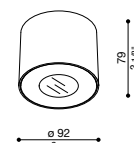

Clic Top

IP65 IK 06 1J xx3 CE UK ER	LED			⊕ ⊖ AC DIRECT	COL. CODE *	
	W	LM	REAL LM			LL14801B□
	5	600	362			LL14801W□
						LL14801L□
						LL14801D□
						LL14801V□
						LL14801T□
	LAMP					
	ATT. MAX		CFL			
	GU10 1x7					LU14801B
				LU14801W		
				LU14801L