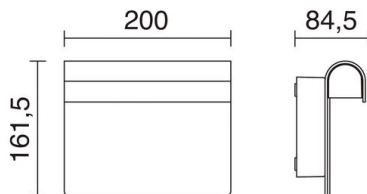

# NUMBER 790A-L0106A-01 Wall Bracket NUMBER IP54 LED SMD 7W 850lm CRI80 3000K 77° White

Apply Number is made of aluminum in white with IP54 and a color temperature of 3000K. Its shape imitates the calendar, therefore it includes 1 set of vinyl stickers of the alphabet and 2 sets of numbers from 0 to 9. It is suitable for lighting residential outdoor areas.

## GENERAL DATA

Category	Surface
Family	Number
Finish	[01] White
Location	Outdoor
Installation	Wall
Body material	Aluminum
Diffuser material	Opal polycarbonate
ETIM class	EC0028g2
EAN	8435258622049

## LIGHT SOURCES AND BEAMS

Sources	LED SMD 7W max. 850lm 3000K CRI80
Total flux	429 lm
Energy efficiency	E
Beam	77° - Direct symmetric

## TECHNICAL DATA

Dimensions	Height x Width x Length (mm): 161,5 x 200 x 84,5
IP	IP54
Protection class	Class I
Frequency	50/60 Hz
Input voltage	110-240V AC V
Auxiliary gear	Electronic
Lifetime	30.000 h
LED lifetime L	80
LED lifetime B	50
Weight	1.1 Kg
Cable outlets	1
ECORAE category I	LED-B
ECORAE I	0.5
Flammable surfaces	Yes