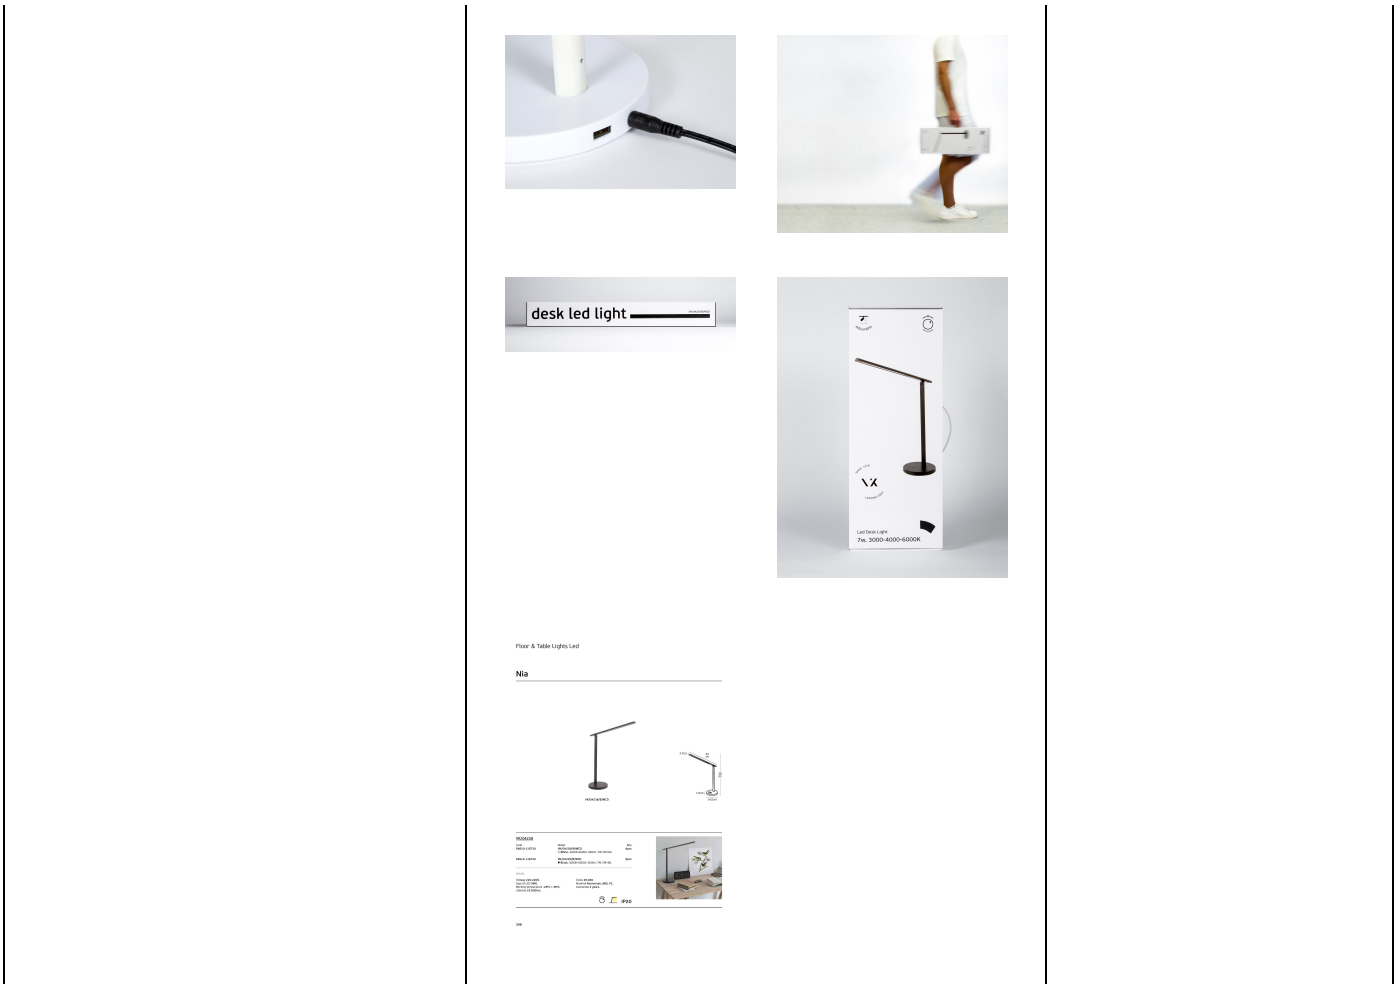

SINCE 1978

LEADING LIGHT

Product Datasheet

vkleadinglight.gr

Nia

VK/04238/W/WCD

Table light LED, 220-240V, 7W, 3000-6000K, 650lm, CRI>80, IP20, 42x38cm, dimmable, white

IP20

Dimensions

Gallery

Downloads

VK Leading Light

Since 1978

Technical Specifications	
Kelvin	3000K-6000K
Power	7W
Voltage	220-240V
Fitting	Table
Type	Light
Safety class	⏚
Light source	SMD
IP Rating	IP20
CRI	CRI>80
Dimmable	⏸
Working temperature	-25-45°C
PAGE	398 Decorative 2024
NICKNAME	Nia

Physical Specifications

Color	White
Material	Aluminium, ABS, PC
Width	42cm
Height	38cm
Net weight of product (kg)	0.78
Gross weight with inner box (kg)	1,005
Gross weight with master box (kg)	8.65

Illumination Data