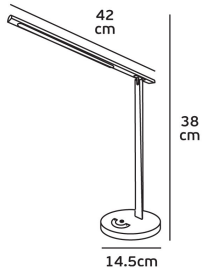

SINCE 1978

LEADING LIGHT

Product Datasheet

vkleadinglight.gr

Nia

VK/04238/W/WCD

Table light LED, 220-240V, 7W, 3000-6000K, 650lm, CRI>80, IP20, 42x38cm, dimmable, white

IP20

Dimensions

Gallery

Downloads

VK Leading Light

Since 1978

Technical Specifications	
Kelvin	3000K-6000K
Power	7W
Voltage	220-240V
Fitting	Table
Type	Light
Safety class	⏚
Light source	SMD
IP Rating	IP20
CRI	CRI>80
Dimmable	⏸
Working temperature	-25-45°C
PAGE	398 Decorative 2024
NICKNAME	Nia

Physical Specifications

Color	White
Material	Aluminium, ABS, PC
Width	42cm
Height	38cm
Net weight of product (kg)	0.78
Gross weight with inner box (kg)	1,005
Gross weight with master box (kg)	8.65

Illumination Data