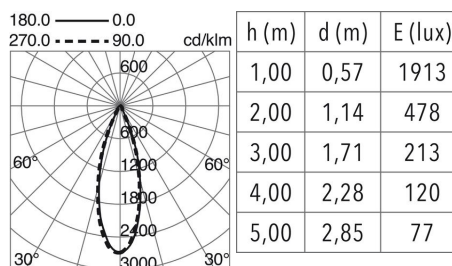

### LIGHT SOURCES AND BEAMS

Sources	LED COB 9.2W max. 1250lm 3000K CRI80
Total flux	718 lm
Energy efficiency	E
Beam	32° - Direct symmetric

### TECHNICAL DATA

Dimensions	Height x Diameter (mm): 250 x 40
IP	IP20
Protection class	Class III
Lifetime	50.000 h
LED lifetime L	80
LED lifetime B	20
Weight	0.49 Kg
ECORAE category I	LED-A

### PHOTOMETRIC DATA