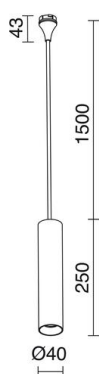

# DUBE 796B-L3110I-01

Suspended Lamp DUBE LED COB 9.20W 1250lm CRI80 3000K 32° White

The DUBE lights stand out for their simplicity, sobriety and versatility. These are the characteristics of this collection of projectors and lamps in different combinations can illuminate and decorate different types of indoor environments. DUBE is a functional luminaire for those looking to add a touch of sophistication in enclosed spaces. This family of LED luminaires has two applications, a lamp-shaped ceiling and another in the form of projector.

### GENERAL DATA

Category	Pendant
Family	Dube
Finish	[01] White
Location	Indoor
Installation	Ceiling
Body material	Aluminum
Diffuser material	Transparent polycarbonate
Reflector material	Faceted aluminum
ETIM class	EC001743
EAN	8433264071325

### LIGHT SOURCES AND BEAMS

Sources	LED COB 9.2W max. 1250lm 3000K CRI80
Total flux	718 lm
Energy efficiency	E
Beam	32° - Direct symmetric

### TECHNICAL DATA

Dimensions	Height x Diameter (mm): 250 x 40
IP	IP20
Protection class	Class III
Lifetime	50.000 h
LED lifetime L	80
LED lifetime B	20
Weight	0.49 Kg
ECORAE category I	LED-A