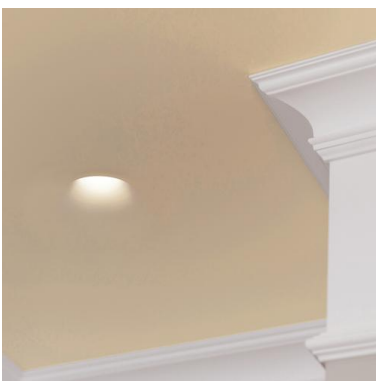

LEN 798B-G21X1B-01

Trimless ceiling LEN GU10 50W White

LEN is a family of LED recessed lights that have been developed from a square, circular design made of plaster, which offers the possibility of painting the luminaire. The built-LEN is integrated into the roof and makes the light is the only player in LED lighting projects in any interior space completely.

GENERAL DATA

Category	Recessed
Family	Len
Finish	[01] White
Location	Indoor
Installation	Ceilling
Body material	Plaster
ETIM class	EC001744
EAN	8433264071363

LIGHT SOURCES AND BEAMS

Sources	GU10 QPAR-16 50W max.
Lamp included	No
Beam	Direct symmetric