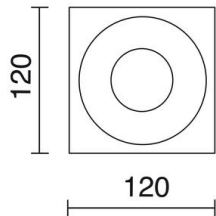

LEN 798B-G21X1B-01

Trimless ceiling LEN GU10 50W White

LEN is a family of LED recessed lights that have been developed from a square, circular design made of plaster, which offers the possibility of painting the luminaire. The built-LEN is integrated into the roof and makes the light is the only player in LED lighting projects in any interior space completely.

GENERAL DATA

Category	Recessed
Family	Len
Finish	[01] White
Location	Indoor
Installation	Ceilling
Body material	Plaster
ETIM class	EC001744
EAN	8433264071363

LIGHT SOURCES AND BEAMS

Sources	GU10 QPAR-16 50W max.
Lamp included	No
Beam	Direct symmetric

TECHNICAL DATA

Dimensions	Height x Width x Length (mm): 45 x 120 x 120
IP	IP20
Protection class	Class II
Frequency	50/60 Hz
Input voltage	110-240V AC V
Weight	0.64 Kg
Cut hole dimensions	Length x Width x Depth (mm): 124 x 124 x 100
ECORAE category I	CAT-A

NOTES

Trimless

It is recommended to sand the surface of the luminaire with fine grain sandpaper.