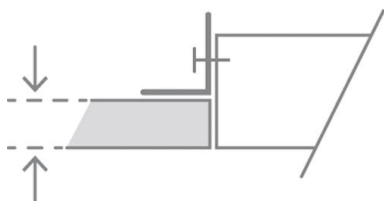

LEN 798B-G21X1B-01

Trimless ceiling LEN GU10 50W White

COMPLEMENTARY IMAGES

PRODUCTS OF THE SAME FAMILY

Len Round M
LED

Len Round S
LED

Len Square LED