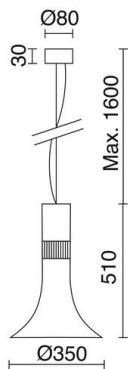

GANG 800A-L3142B-02

Suspended Lamp GANG LED COB 45W 4500lm CRI80 3000K 70° Black

GANG es un lámpara de techo de singular diseño que puede realzar la decoración de espacios contemporáneos o modernos ya sean funcionales o sofisticados. Esta lámpara colgante LED ha sido fabricada mediante partículas de acero y aluminio y diseñada en cuatro colores: blanco, negro, plata y oro. GANG es la luminaria ideal para el diseño y decoración de recepciones o lobbys en hoteles, oficinas y otros espacios de reunión.

GENERAL DATA

Category	Pendant
Family	Gang
Finish	[02] Black
Location	Indoor
Installation	Ceiling
Body material	Steel, Aluminum
Reflector material	Steel
ETIM class	EC001743
EAN	8433264071400

LIGHT SOURCES AND BEAMS

Sources	LED COB 45W max. 4500lm 3000K CRI80
Energy efficiency	A+
Beam	70° - Direct symmetric

TECHNICAL DATA

Dimensions	Height x Diameter (mm): 510 x 350
IP	IP20
Protection class	Class I
Frequency	50/60 Hz
Input voltage	220-240V AC V
Power factor	0.9
Auxiliary gear	Electronic
Lifetime	40.000 h
LED lifetime L	80
LED lifetime B	20
Weight	1.6 Kg
ECORAE category I	LED-B

PHOTOMETRIC DATA

h (m)	d (m)	E (lux)
1,00	0,61	3882
2,00	1,22	971
3,00	1,83	431
4,00	2,44	243
5,00	3,05	155