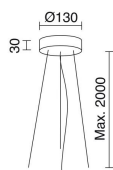

BILOG 801A-L3148B-01 Surface Mounted BILOG LED SMD 48W 3980lm CRI80 3000K 120° White

RECOMMENDED ACCESSORIES

B21A-X33X2A-01
Kit suspension BILOG White