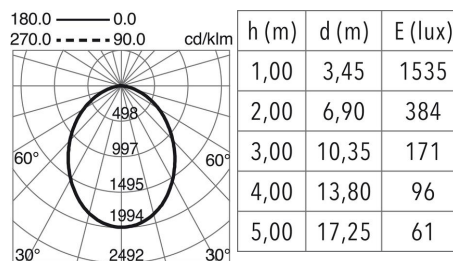

PHOTOMETRIC DATA