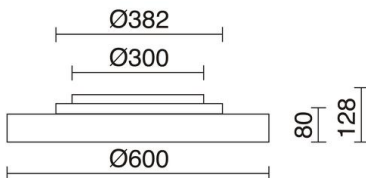

### GENERAL DATA

Category	Surface
Family	Bilog
Finish	[01] White
Location	Indoor
Installation	Ceiling
Body material	Steel, Aluminum
Diffuser material	Prismatic polycarbonate
ETIM class	EC0028g2
EAN	8433264071431

### LIGHT SOURCES AND BEAMS

Sources	LED SMD 48W max. 3980lm 3000K CRI80
Energy efficiency	F
Beam	120° - Direct symmetric

### TECHNICAL DATA

Dimensions	Height x Diameter (mm): 128 x 600
IP	IP20
Protection class	Class I
Frequency	50/60 Hz
Input voltage	220-240V AC V
Power factor	0.9
Auxiliary gear	Electronic
Lifetime	40.000 h
LED lifetime L	80
LED lifetime B	20
Weight	5.4 Kg
ECORAE category I	LED-C