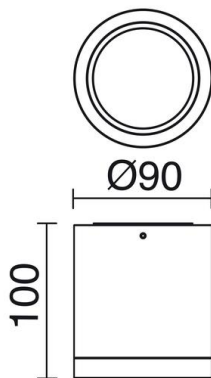

BUIS 805A-L3115B-01

Surface Mounted BUIS IP54 LED COB 14W 1200lm CRI80 3000K 50° White

Surface Downlight LED BUIS has been manufactured partrir three sizes and powers that favor their flow of light. This LED downlight features high IP protection making it suitable for lighting fixture bathrooms, kitchens and porches and canopies above all, or interior lighting epacios requiring sober and discreet.

GENERAL DATA

Category	Surface
Family	Buis
Finish	[01] White
Location	Indoor
Installation	Ceilling
Body material	Aluminum
Diffuser material	Clear transparent glass
Reflector material	Faceted aluminum
ETIM class	EC0028g2
EAN	8433264159337

LIGHT SOURCES AND BEAMS

Sources	LED COB 14W max. 1200lm 3000K CRI80
Energy efficiency	F
Beam	50° - Direct symmetric

TECHNICAL DATA

Dimensions	Height x Diameter (mm): 100 x 90
IP	IP54
Protection class	Class I
Frequency	50/60 Hz
Input voltage	220-240V AC V
Power factor	0.9
Auxiliary gear	Electronic
Lifetime	40,000 h
LED lifetime L	80
LED lifetime B	20
Weight	0.52 Kg
ECORAE category I	LED-A