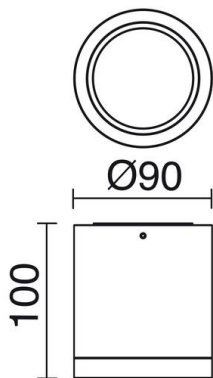

# BUIS 805A-L3115B-03

Surface Mounted BUIS IP54 LED COB 14W 1200lm CRI80 3000K 50° Grey

Surface Downlight LED BUIS has been manufactured partrir three sizes and powers that favor their flow of light. This LED downlight features high IP protection making it suitable for lighting fixture bathrooms, kitchens and porches and canopies above all, or interior lighting epacios requiring sober and discreet.

### GENERAL DATA

Category	Surface
Family	Buis
Finish	l03l Grey
Location	Indoor
Installation	Ceilling
Body material	Aluminum
Diffuser material	Clear transparent glass
Reflector material	Faceted aluminum
ETIM class	EC0028g2
EAN	8433264159344

### LIGHT SOURCES AND BEAMS

Sources	LED COB 14W max. 1200lm 3000K CRI80
Energy efficiency	F
Beam	50° - Direct symmetric

### TECHNICAL DATA

Dimensions	Height x Diameter (mm): 100 x 90
IP	IP54
Protection class	Class I
Frequency	50/60 Hz
Input voltage	220-240V AC V
Power factor	0.9
Auxiliary gear	Electronic
Lifetime	40,000 h
LED lifetime L	80
LED lifetime B	20
Weight	0.52 Kg
ECORAAE category I	LED-A