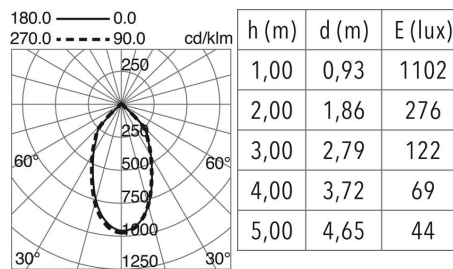

PHOTOMETRIC DATA