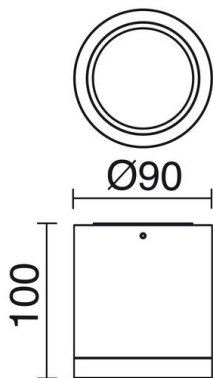

BUIS 805A-L3315B-01

Surface Mounted BUIS IP54 LED COB 14W 1422lm CRI83 4000K 50° White

Surface Downlight LED BUIS has been manufactured partrir three sizes and powers that favor their flow of light. This LED downlight features high IP protection making it suitable for lighting fixture bathrooms, kitchens and porches and canopies above all, or interior lighting epacios requiring sober and discreet.

GENERAL DATA

| | |
|--------------------|-------------------------|
| Category | Surface |
| Family | Buis |
| Finish | [01] White |
| Location | Indoor |
| Installation | Ceilling |
| Body material | Aluminum |
| Diffuser material | Clear transparent glass |
| Reflector material | Faceted aluminum |
| ETIM class | EC0028g2 |
| EAN | 8433264159351 |

LIGHT SOURCES AND BEAMS

| | |
|-------------------|-------------------------------------|
| Sources | LED COB 14W max. 1422lm 4000K CRI83 |
| Energy efficiency | F |
| Beam | 50° - Direct symmetric |

TECHNICAL DATA

| | |
|--------------------|----------------------------------|
| Dimensions | Height x Diameter (mm): 100 x 90 |
| IP | IP54 |
| Protection class | Class I |
| Frequency | 50/60 Hz |
| Input voltage | 220-240V AC V |
| Power factor | 0.9 |
| Auxiliary gear | Electronic |
| Lifetime | 40,000 h |
| LED lifetime L | 80 |
| LED lifetime B | 20 |
| Weight | 0.52 Kg |
| ECORAAE category I | LED-A |