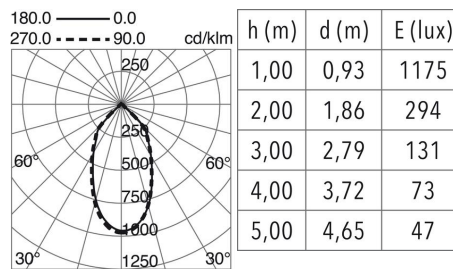

PHOTOMETRIC DATA