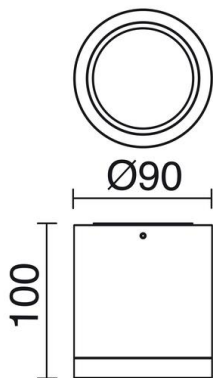

BUIS 805A-L3315B-03

Surface Mounted BUIS IP54 LED COB 14W 1422lm CRI80 4000K 50° Grey

Surface Downlight LED BUIS has been manufactured partrir three sizes and powers that favor their flow of light. This LED downlight features high IP protection making it suitable for lighting fixture bathrooms, kitchens and porches and canopies above all, or interior lighting epacios requiring sober and discreet.

GENERAL DATA

Category	Surface
Family	Buis
Finish	l03l Grey
Location	Indoor
Installation	Ceilling
Body material	Aluminum
Diffuser material	Clear transparent glass
Reflector material	Faceted aluminum
ETIM class	EC0028g2
EAN	8433264159368

LIGHT SOURCES AND BEAMS

Sources	LED COB 14W max. 1422lm 4000K CRI80
Energy efficiency	F
Beam	50° - Direct symmetric

TECHNICAL DATA

Dimensions	Height x Diameter (mm): 100 x 90
IP	IP54
Protection class	Class I
Frequency	50/60 Hz
Input voltage	220-240V AC V
Power factor	0.9
Auxiliary gear	Electronic
Lifetime	40,000 h
LED lifetime L	80
LED lifetime B	20
Weight	0.52 Kg
ECORAAE category I	LED-A