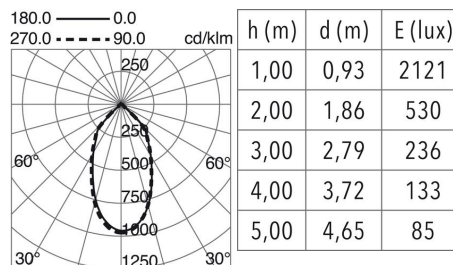

PHOTOMETRIC DATA