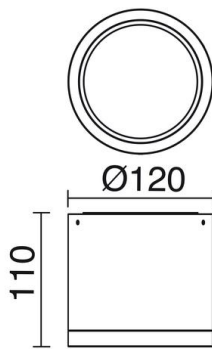

BUIS 805B-L3125A-03

Surface Mounted BUIS IP54 LED COB 24W 2320lm CRI80 3000K 50° Grey

Surface Downlight LED BUIS has been manufactured partrir three sizes and powers that favor their flow of light. This LED downlight features high IP protection making it suitable for lighting fixture bathrooms, kitchens and porches and canopies above all, or interior lighting epacios requiring sober and discreet.

GENERAL DATA

Category	Surface
Family	Buis
Finish	l03l Grey
Location	Indoor
Installation	Ceilling
Body material	Aluminum
Diffuser material	Clear transparent glass
Reflector material	Faceted aluminum
ETIM class	EC0028g2
EAN	8433264071646

LIGHT SOURCES AND BEAMS

Sources	LED COB 24W max. 2320lm 3000K CRI80
Energy efficiency	A+
Beam	50° - Direct symmetric

TECHNICAL DATA

Dimensions	Height x Diameter (mm): 110 x 120
IP	IP54
Protection class	Class I
Frequency	50/60 Hz
Input voltage	110-240V AC V
Power factor	0.9
Auxiliary gear	Electronic
Lifetime	40,000 h
LED lifetime L	80
LED lifetime B	20
Weight	0.75 Kg
ECORAAE category I	LED-A