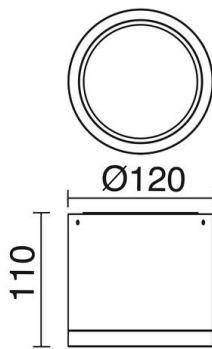

# BUIS 805B-L3125B-01

Surface Mounted BUIS IP54 LED COB 24W 2320lm CRI80 3000K 50° White

Surface Downlight LED BUIS has been manufactured partrir three sizes and powers that favor their flow of light. This LED downlight features high IP protection making it suitable for lighting fixture bathrooms, kitchens and porches and canopies above all, or interior lighting epacios requiring sober and discreet.

### GENERAL DATA

Category	Surface
Family	Buis
Finish	[01] White
Location	Indoor
Installation	Ceilling
Body material	Aluminum
Diffuser material	Clear transparent glass
Reflector material	Faceted aluminum
ETIM class	EC0028g2
EAN	8433264159429

### TECHNICAL DATA

Dimensions	Height x Diameter (mm): 110 x 120
IP	IP54
Protection class	Class I
Frequency	50/60 Hz
Input voltage	220-240V AC V
Power factor	0.9
Auxiliary gear	Electronic
Lifetime	40,000 h
LED lifetime L	80
LED lifetime B	20
Weight	0.75 Kg
ECORAAE category I	LED-A

### PHOTOMETRIC DATA