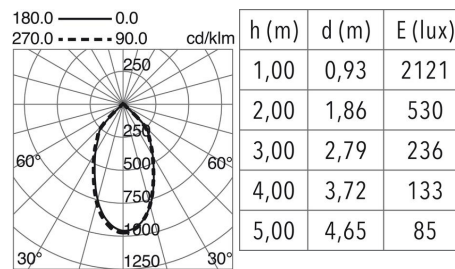

### LIGHT SOURCES AND BEAMS

Sources	LED COB 24W max. 2320lm 3000K CRI80
Energy efficiency	F
Beam	50° - Direct symmetric

### TECHNICAL DATA

Dimensions	Height x Diameter (mm): 110 x 120
IP	IP54
Protection class	Class I
Frequency	50/60 Hz
Input voltage	220-240V AC V
Power factor	0.9
Auxiliary gear	Electronic
Lifetime	40,000 h
LED lifetime L	80
LED lifetime B	20
Weight	0.75 Kg
ECORAAE category I	LED-A

### PHOTOMETRIC DATA