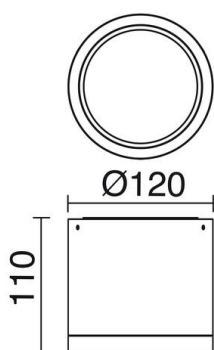

# BUIS 805B-L3325B-01

Surface Mounted BUIS IP54 LED COB 24W 2420lm CRI80 4000K 50° White

Surface Downlight LED BUIS has been manufactured partrir three sizes and powers that favor their flow of light. This LED downlight features high IP protection making it suitable for lighting fixture bathrooms, kitchens and porches and canopies above all, or interior lighting epacios requiring sober and discreet.

### GENERAL DATA

Category	Surface
Family	Buis
Finish	[01] White
Location	Indoor
Installation	Ceilling
Body material	Aluminum
Diffuser material	Clear transparent glass
Reflector material	Faceted aluminum
ETIM class	EC0028g2
EAN	8433264159375

### TECHNICAL DATA

Dimensions	Height x Diameter (mm): 110 x 120
IP	IP54
Protection class	Class I
Frequency	50/60 Hz
Input voltage	220-240V AC V
Power factor	0.9
Auxiliary gear	Electronic
Lifetime	40,000 h
LED lifetime L	80
LED lifetime B	20
Weight	0.75 Kg
ECORAAE category I	LED-A

### PHOTOMETRIC DATA