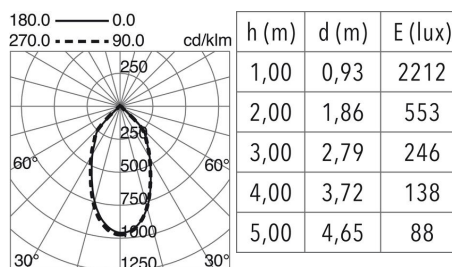

### LIGHT SOURCES AND BEAMS

Sources	LED COB 24W max. 2420lm 4000K CRI80
Energy efficiency	F
Beam	50° - Direct symmetric

### TECHNICAL DATA

Dimensions	Height x Diameter (mm): 110 x 120
IP	IP54
Protection class	Class I
Frequency	50/60 Hz
Input voltage	220-240V AC V
Power factor	0.9
Auxiliary gear	Electronic
Lifetime	40,000 h
LED lifetime L	80
LED lifetime B	20
Weight	0.75 Kg
ECORAAE category I	LED-A

### PHOTOMETRIC DATA