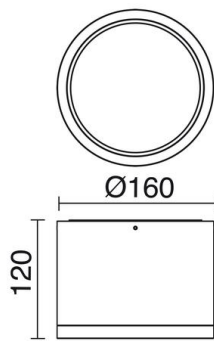

BUIS 805C-L3135A-01

Surface Mounted BUIS IP54 LED COB 32W 3320lm CRI80 3000K 70° White

Surface Downlight LED BUIS has been manufactured partrir three sizes and powers that favor their flow of light. This LED downlight features high IP protection making it suitable for lighting fixture bathrooms, kitchens and porches and canopies above all, or interior lighting epacios requiring sober and discreet.

GENERAL DATA

Category	Surface
Family	Buis
Finish	[01] White
Location	Indoor
Installation	Ceilling
Body material	Aluminum
Diffuser material	Clear transparent glass
Reflector material	Faceted aluminum
ETIM class	EC0028g2
EAN	8433264071677

LIGHT SOURCES AND BEAMS

Sources	LED COB 32W max. 3320lm 3000K CRI80
Energy efficiency	A+
Beam	70° - Direct symmetric

TECHNICAL DATA

Dimensions	Height x Diameter (mm): 120 x 160
IP	IP54
Protection class	Class I
Frequency	50/60 Hz
Input voltage	110-240V AC V
Power factor	0.9
Auxiliary gear	Electronic
Lifetime	40,000 h
LED lifetime L	80
LED lifetime B	20
Weight	1.3 Kg
ECORAE category I	LED-B

PHOTOMETRIC DATA

BUIS 805C-L3135A-01 Surface Mounted BUIS IP54 LED COB 32W 3320lm CRI80 3000K 70° White

PRODUCTS OF THE SAME FAMILY

Buis M

Buis S