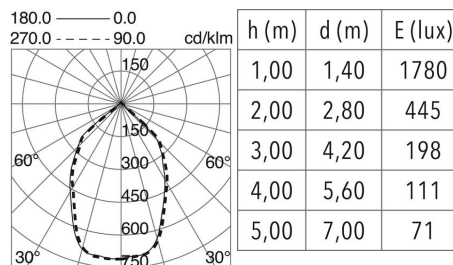

PHOTOMETRIC DATA