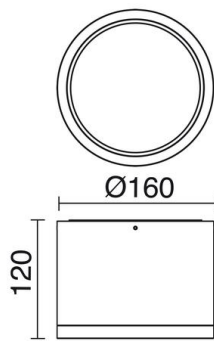

BUIS 805C-L3135A-03

Surface Mounted BUIS IP54 LED COB 32W 3320lm CRI80 3000K 70° Grey

Surface Downlight LED BUIS has been manufactured partrir three sizes and powers that favor their flow of light. This LED downlight features high IP protection making it suitable for lighting fixture bathrooms, kitchens and porches and canopies above all, or interior lighting epacios requiring sober and discreet.

GENERAL DATA

Category	Surface
Family	Buis
Finish	l03l Grey
Location	Indoor
Installation	Ceilling
Body material	Aluminum
Diffuser material	Clear transparent glass
Reflector material	Faceted aluminum
ETIM class	EC0028g2
EAN	8433264071684

LIGHT SOURCES AND BEAMS

Sources	LED COB 32W max. 3320lm 3000K CRI80
Energy efficiency	A+
Beam	70° - Direct symmetric

TECHNICAL DATA

Dimensions	Height x Diameter (mm): 120 x 160
IP	IP54
Protection class	Class I
Frequency	50/60 Hz
Input voltage	110-240V AC V
Power factor	0.9
Auxiliary gear	Electronic
Lifetime	40,000 h
LED lifetime L	80
LED lifetime B	20
Weight	1.3 Kg
ECORAE category I	LED-B