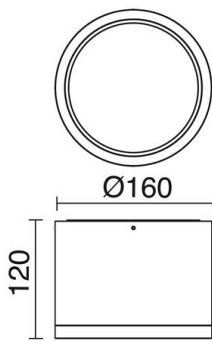

BUIS 805C-L3335A-01

Surface Mounted BUIS IP54 LED COB 32W 3430lm CRI80 4000K 70° White

Surface Downlight LED BUIS has been manufactured partrir three sizes and powers that favor their flow of light. This LED downlight features high IP protection making it suitable for lighting fixture bathrooms, kitchens and porches and canopies above all, or interior lighting epacios requiring sober and discreet.

GENERAL DATA

Category	Surface
Family	Buis
Finish	[01] White
Location	Indoor
Installation	Ceilling
Body material	Aluminum
Diffuser material	Clear transparent glass
Reflector material	Faceted aluminum
ETIM class	EC0028g2
EAN	8433264071691

LIGHT SOURCES AND BEAMS

Sources	LED COB 32W max. 3430lm 4000K CRI80
Energy efficiency	A+
Beam	70° - Direct symmetric

TECHNICAL DATA

Dimensions	Height x Diameter (mm): 120 x 160
IP	IP54
Protection class	Class I
Frequency	50/60 Hz
Input voltage	110-240V AC V
Power factor	0.9
Auxiliary gear	Electronic
Lifetime	40,000 h
LED lifetime L	80
LED lifetime B	20
Weight	1.3 Kg
ECORAE category I	LED-B

PHOTOMETRIC DATA

BUIS

805C-L3335A-01 Surface Mounted BUIS IP54 LED COB 32W 3430lm CRI80 4000K 70° White

PRODUCTS OF THE SAME FAMILY

Buis M

Buis S