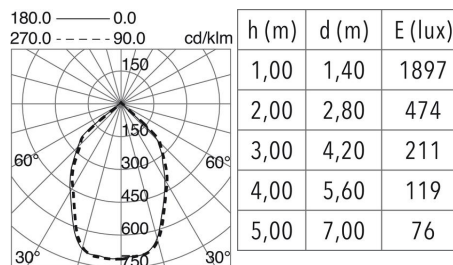

PHOTOMETRIC DATA