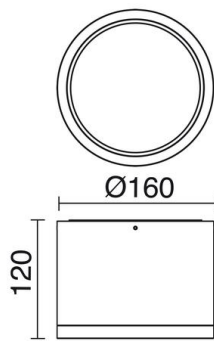

BUIS 805C-L3335B-03

Surface Mounted BUIS IP54 LED COB 32W 3430lm CRI80 4000K 70° Grey

Surface Downlight LED BUIS has been manufactured partrir three sizes and powers that favor their flow of light. This LED downlight features high IP protection making it suitable for lighting fixture bathrooms, kitchens and porches and canopies above all, or interior lighting epacios requiring sober and discreet.

GENERAL DATA

Category	Surface
Family	Buis
Finish	l03l Grey
Location	Indoor
Installation	Ceilling
Body material	Aluminum
Diffuser material	Clear transparent glass
Reflector material	Faceted aluminum
ETIM class	EC0028g2
EAN	8433264159412

LIGHT SOURCES AND BEAMS

Sources	LED COB 32W max. 3430lm 4000K CRI80
Energy efficiency	F
Beam	70° - Direct symmetric

TECHNICAL DATA

Dimensions	Height x Diameter (mm): 120 x 160
IP	IP54
Protection class	Class I
Frequency	50/60 Hz
Input voltage	220-240V AC V
Power factor	0.9
Auxiliary gear	Electronic
Lifetime	40,000 h
LED lifetime L	80
LED lifetime B	20
Weight	1.3 Kg
ECORAE category I	LED-B