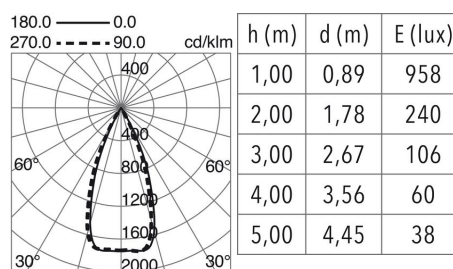

PHOTOMETRIC DATA