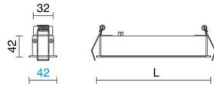

# SIGMA 809C-L3106B-03

Recessed ceiling SIGMA LED SMD 6W 547lm CRI80 3000K 48° Grey

The SIGMA family is the discretion and slenderness LED luminaire made with a section of only 32x44 mm and two lengths to efficiently illuminate a work surface, a counter hotel, an office desk. This range has been manufactured from shaped ceiling lamps and recessed version. The SIGMA lights have a possibility of regulation that make them ideal for environments such as homes, catering or hospitality environments.

### GENERAL DATA

Category	Recessed
Family	Sigma
Finish	[03] Grey
Location	Indoor
Installation	Ceiling
Body material	Aluminum, Polycarbonate
Frame material	Aluminum
Reflector material	Metallic ABS
ETIM class	EC000282
EAN	8433264073213

### TECHNICAL DATA

Dimensions	Height x Width x Length (mm): 42 x 42 x 173
IP	IP20
Protection class	Class II
Frequency	50/60 Hz
Input voltage	220-240V AC V
Output current	350 mA
Power factor	0.9
Auxiliary gear	Electronic
UGR	19
Lifetime	60.000 h
LED lifetime L	80
LED lifetime B	20
Weight	0.26 Kg
Cut hole dimensions	Length x Width x Depth (mm): 166 x 34 x 42
ECORAE category I	LED-A