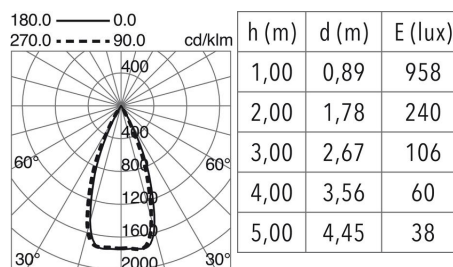

PHOTOMETRIC DATA