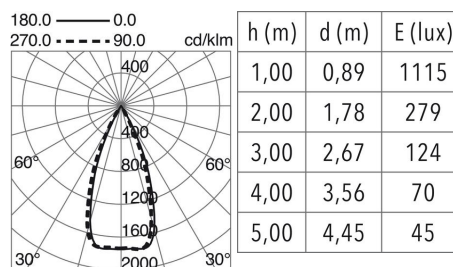

PHOTOMETRIC DATA