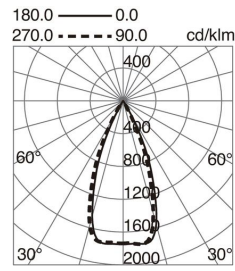

SIGMA 809C-L3806B-01 Recessed ceiling SIGMA LED SMD 6W 772lm CRI90 2700K 48° White