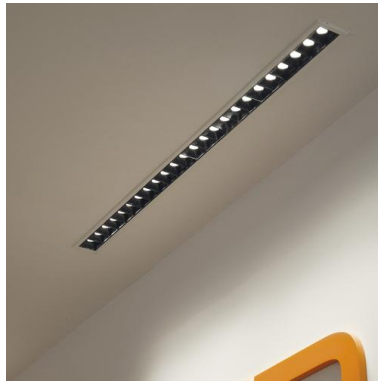

# SIGMA 809C-L3806B-01 Recessed ceiling SIGMA LED SMD 6W 772lm CRI90 2700K 48° White

The SIGMA family is the discretion and slenderness LED luminaire made with a section of only 32x44 mm and two lengths to efficiently illuminate a work surface, a counter hotel, an office desk. This range has been manufactured from shaped ceiling lamps and recessed version. The SIGMA lights have a possibility of regulation that make them ideal for environments such as homes, catering or hospitality environments.

## GENERAL DATA

Category	Recessed
Family	Sigma
Finish	[01] White
Location	Indoor
Installation	Ceiling
Body material	Aluminum, Polycarbonate
Frame material	Aluminum
Reflector material	Metallic ABS
ETIM class	EC000282
EAN	8433264123888

## PHOTOMETRIC DATA

**SIGMA** 809C-L3806B-01 Recessed ceiling SIGMA LED SMD 6W 772lm CRI90 2700K 48° White

**SIGMA** 809C-L3806B-01 Recessed ceiling SIGMA LED SMD 6W 772lm CRI90 2700K 48° White

COMPLEMENTARY IMAGES