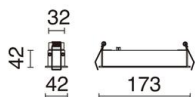

# SIGMA 809C-L3806B-01 Recessed ceiling SIGMA LED SMD 6W 772lm CRI90 2700K 48° White

The SIGMA family is the discretion and slenderness LED luminaire made with a section of only 32x44 mm and two lengths to efficiently illuminate a work surface, a counter hotel, an office desk. This range has been manufactured from shaped ceiling lamps and recessed version. The SIGMA lights have a possibility of regulation that make them ideal for environments such as homes, catering or hospitality environments.

## GENERAL DATA

Category	Recessed
Family	Sigma
Finish	[01] White
Location	Indoor
Installation	Ceiling
Body material	Aluminum, Polycarbonate
Frame material	Aluminum
Reflector material	Metallic ABS
ETIM class	EC000282
EAN	8433264123888

## TECHNICAL DATA

Dimensions	Height x Width x Length (mm): 42 x 42 x 173
IP	IP20
Protection class	Class II
Frequency	50/60 Hz
Input voltage	220-240V AC V
Power factor	0.9
Auxiliary gear	Electronic
Alternative auxiliary equipment	1-10V CONV.JUS110P SIGMA + 60€ PVP
UGR	19
Lifetime	60.000 h
LED lifetime L	80
LED lifetime B	20
Weight	0.26 Kg
Cut hole dimensions	Length x Width x Depth (mm): 166 x 34 x 42
ECORAE category I	LED-A